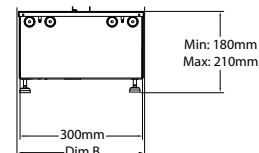

Flame Connect app available for smartphone

Very suitable for installation

Cassette 500 projects Multi Optimyst

230V/50Hz | 260 Watt

Experience Better Living

Unit Dimensions

DIMENSIONS

	Width (cm)	Height (cm)	Depth (cm)
Cassette 500 (projects)	51	23	30
Cassette 1000 (projects)	101	23	30