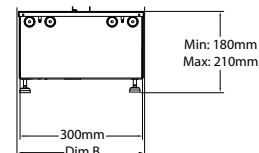

Flame Connect app available for smartphone

Very suitable for installation

Cassette 1000 projects Multi Optimyst

230V/50Hz | 470 Watt

Experience Better Living

Unit Dimensions

DIMENSIONS

	Width (cm)	Height (cm)	Depth (cm)
Cassette 500 (projects)	51	23	30
Cassette 1000 (projects)	101	23	30