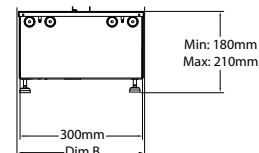

Cassette 1000 retail Multi Optimyst

230V/50Hz | 470 Watt

Experience Better Living

Unit Dimensions

DIMENSIONS

	Width (cm)	Height (cm)	Depth (cm)
Cassette 500 (retail)	51	23	30
Cassette 1000 (retail)	101	23	30